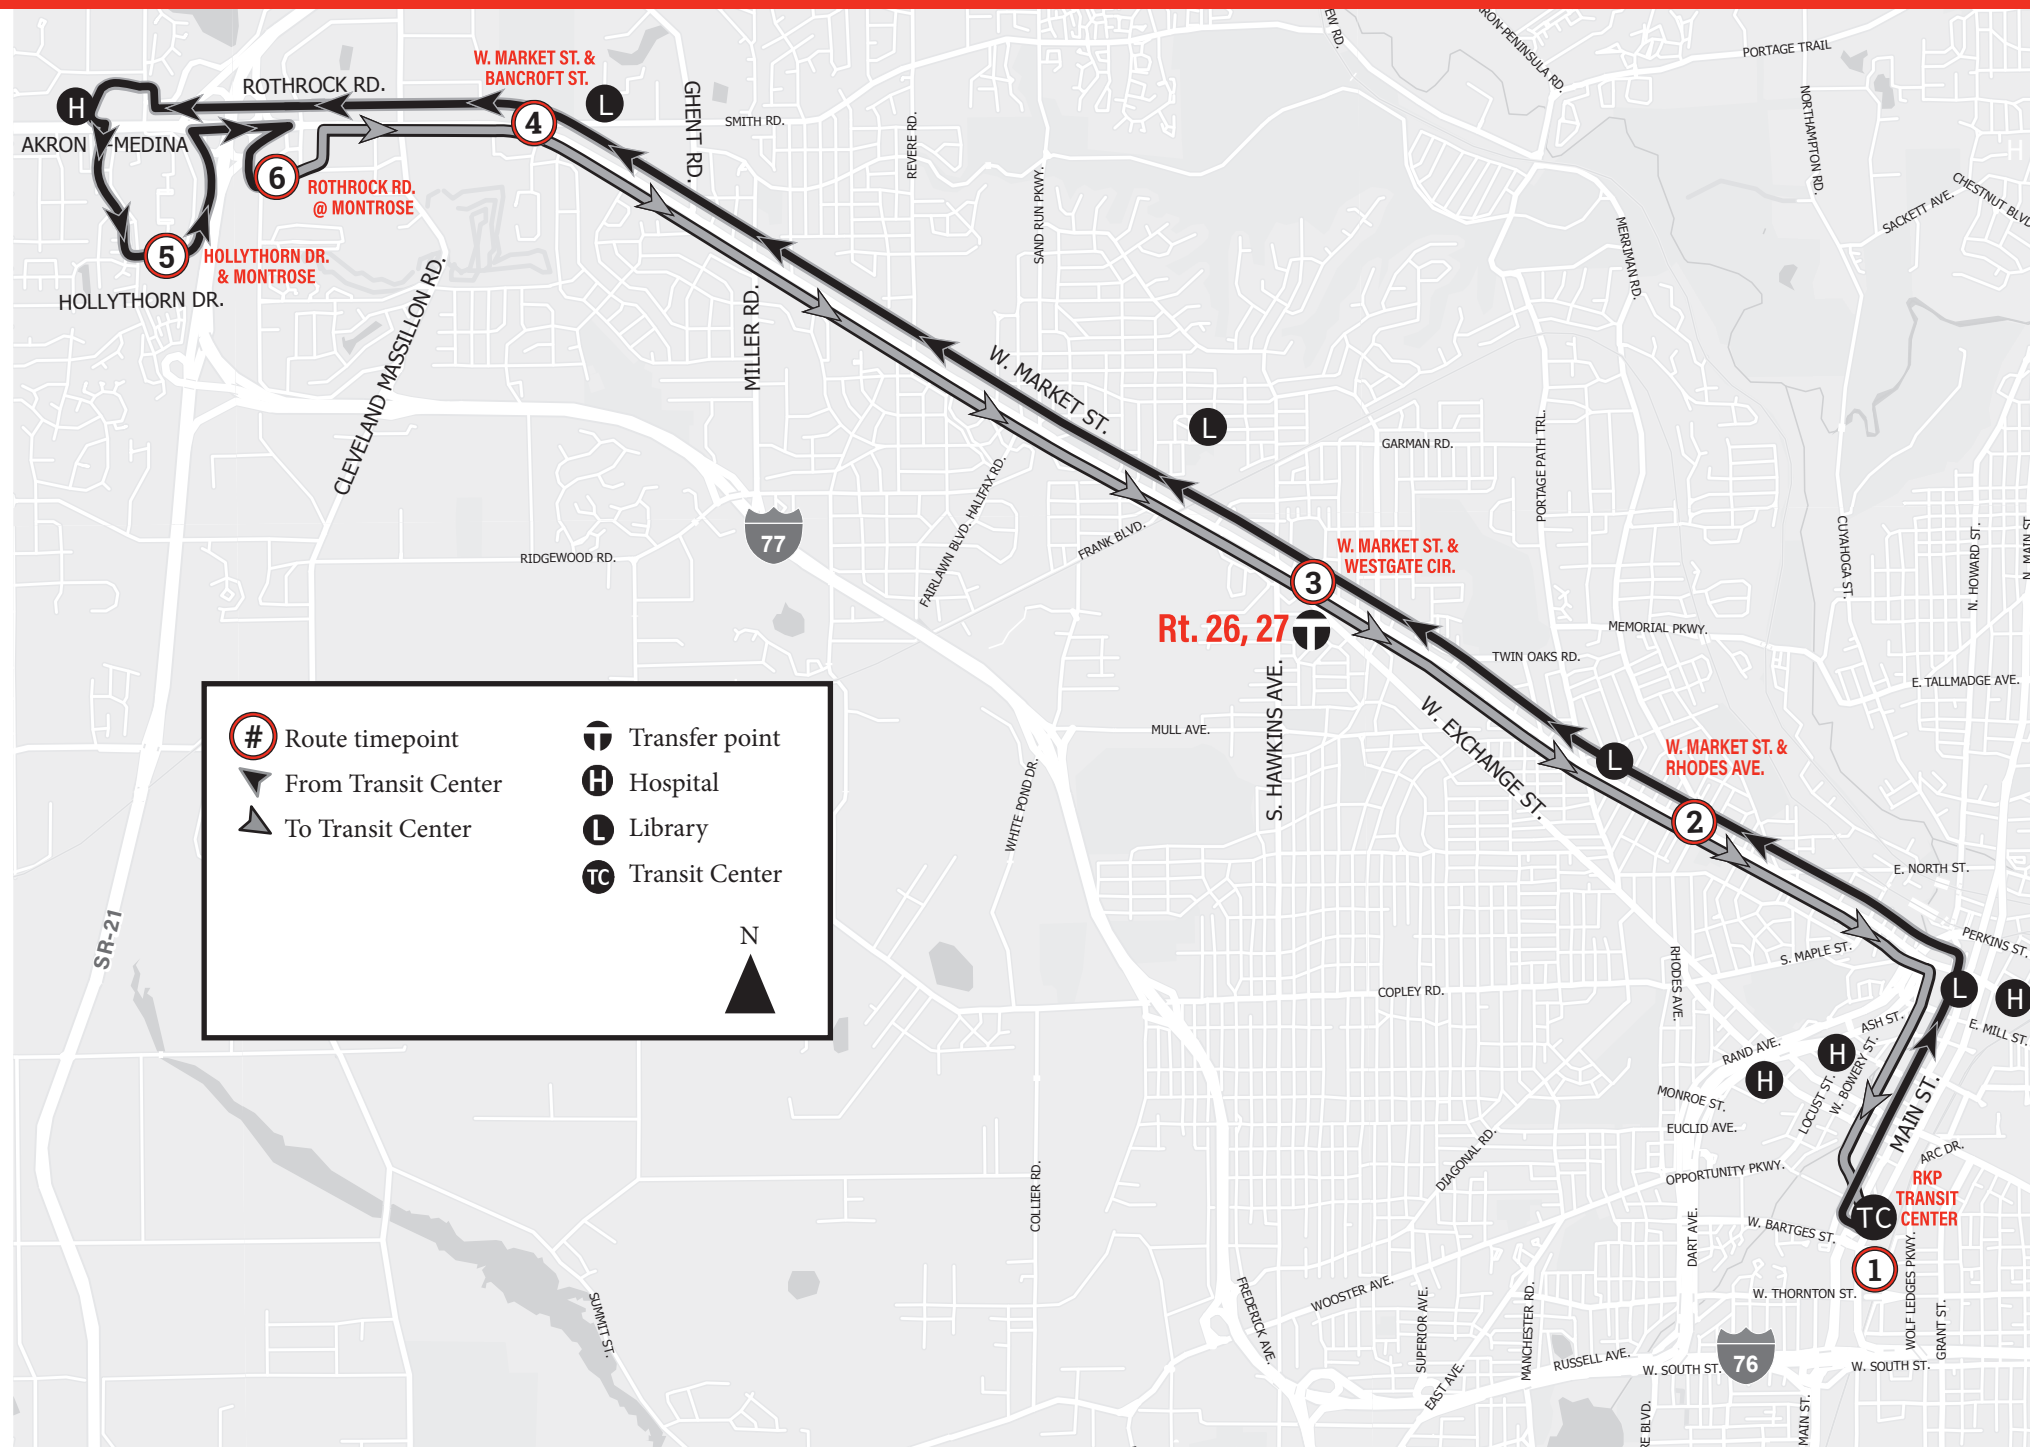

Route 1: West Market Map

Route 1: West Market Weekday Schedule

TO RKP Transit Center

Rothrock Rd. @ W. Market St. & Westgate Ave. (6) W. Market St. & W. Market St. & Bancroft St. (4) W. Market St. & W. Market St. & Rhodes Ave. (2) RKP Transit Center (1)

FROM RKP Transit Center

RKP Transit Center (1) W. Market St. & W. Market St. & Westgate Ave. (2) W. Market St. & W. Market St. & Bancroft St. (3) W. Market St. & W. Market St. & Rhodes Ave. (4) Rothrock Rd. @ W. Market St. & Westgate Ave. (5) RKP Transit Center (6)

More Frequency
Any routes featuring a stopwatch run every 15 minutes. Check your schedule for specific times.

Bikes on Buses
Bike racks are available on all METRO Direct line service buses.

Accessibility
METRO's entire fleet is accessible and ADA compliant.