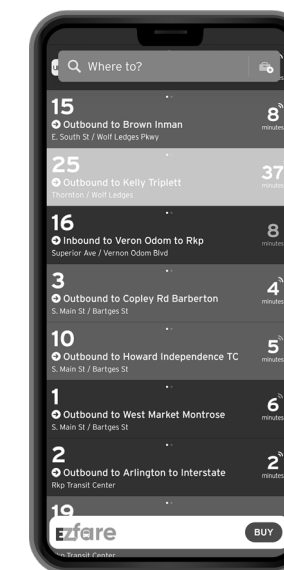

*PM times are bold

TO RKP Transit Center										
Southgate Transit Center (GCRTA)	*Northfield Rd. & Vincent Ave.	Macedonia Commons	Hadden Rd. @ Pinewood Gardens	Creekside Dr. @ Creekside Park & Ride	Darrow Rd. & Corporate Dr.	Commerce Dr. & Hudson Dr.	Hudson Dr. & Graham Rd.	E. Cuy. Falls Ave. & Lexington Ave.	RKP Transit Center	
10	9	8	7	6	5	4	3	2	1	
7:09	7:23	7:33	7:42	7:49	8:03	8:07	8:13	8:26	8:41	
8:18	8:32	8:42	8:51	8:58	9:15	9:19	9:25	9:41	9:56	
9:18	9:32	9:42	9:51	9:58	10:16	10:20	10:26	10:42	10:57	
10:22	10:36	10:46	10:55	11:02	11:20	11:24	11:30	11:46	12:01	
11:26	11:40	11:50	11:59	12:06	12:24	12:28	12:34	12:50	1:05	
12:26	12:40	12:50	12:59	1:06	1:24	1:28	1:34	1:50	2:05	
1:26	1:40	1:50	1:59	2:07	2:25	2:29	2:35	2:49	3:04	
2:26	2:40	2:50	2:59	3:07	3:25	3:29	3:35	3:49	4:04	
3:28	3:42	3:52	4:01	4:09	4:27	4:31	4:37	4:51	5:06	
4:26	4:40	4:50	4:59	5:07	5:25	5:29	5:35	5:49	6:04	
5:26	5:40	5:50	5:59	6:06	6:20	6:24	6:30	6:43	6:58	
6:26	6:40	6:50	6:59	7:06	7:20	7:24	7:30	7:43	7:58	
7:20	7:34	7:44	7:53	8:00	8:14	8:18	8:24	8:37	8:52	
8:17	8:31	8:41	8:50	8:57	9:11	9:15	9:21	9:34	9:49	

This symbol indicates transfer points. Routes serving a transfer point are indicated at the top of the time schedule, just above the name of the stop.

To determine when the bus serves a location, match the numbers on the timetable to the numbers on the map.

See you on the bus!

Stay Connected

yourmetrobus.org | 330.762.0341

Text **YB0001** to 321123 for your next bus

Join Our Email List

Stay in the know with METRO! By joining our email list, you can stay up-to-date on local events, schedule updates, free fare days, and more!

Join now by scanning the QR code.

Text to Track

Text your bus stop ID to **321123** & you'll get a text back with the next bus's departure time.

Get upcoming departure times for nearby routes, plan your trip, and track your bus with Transit.