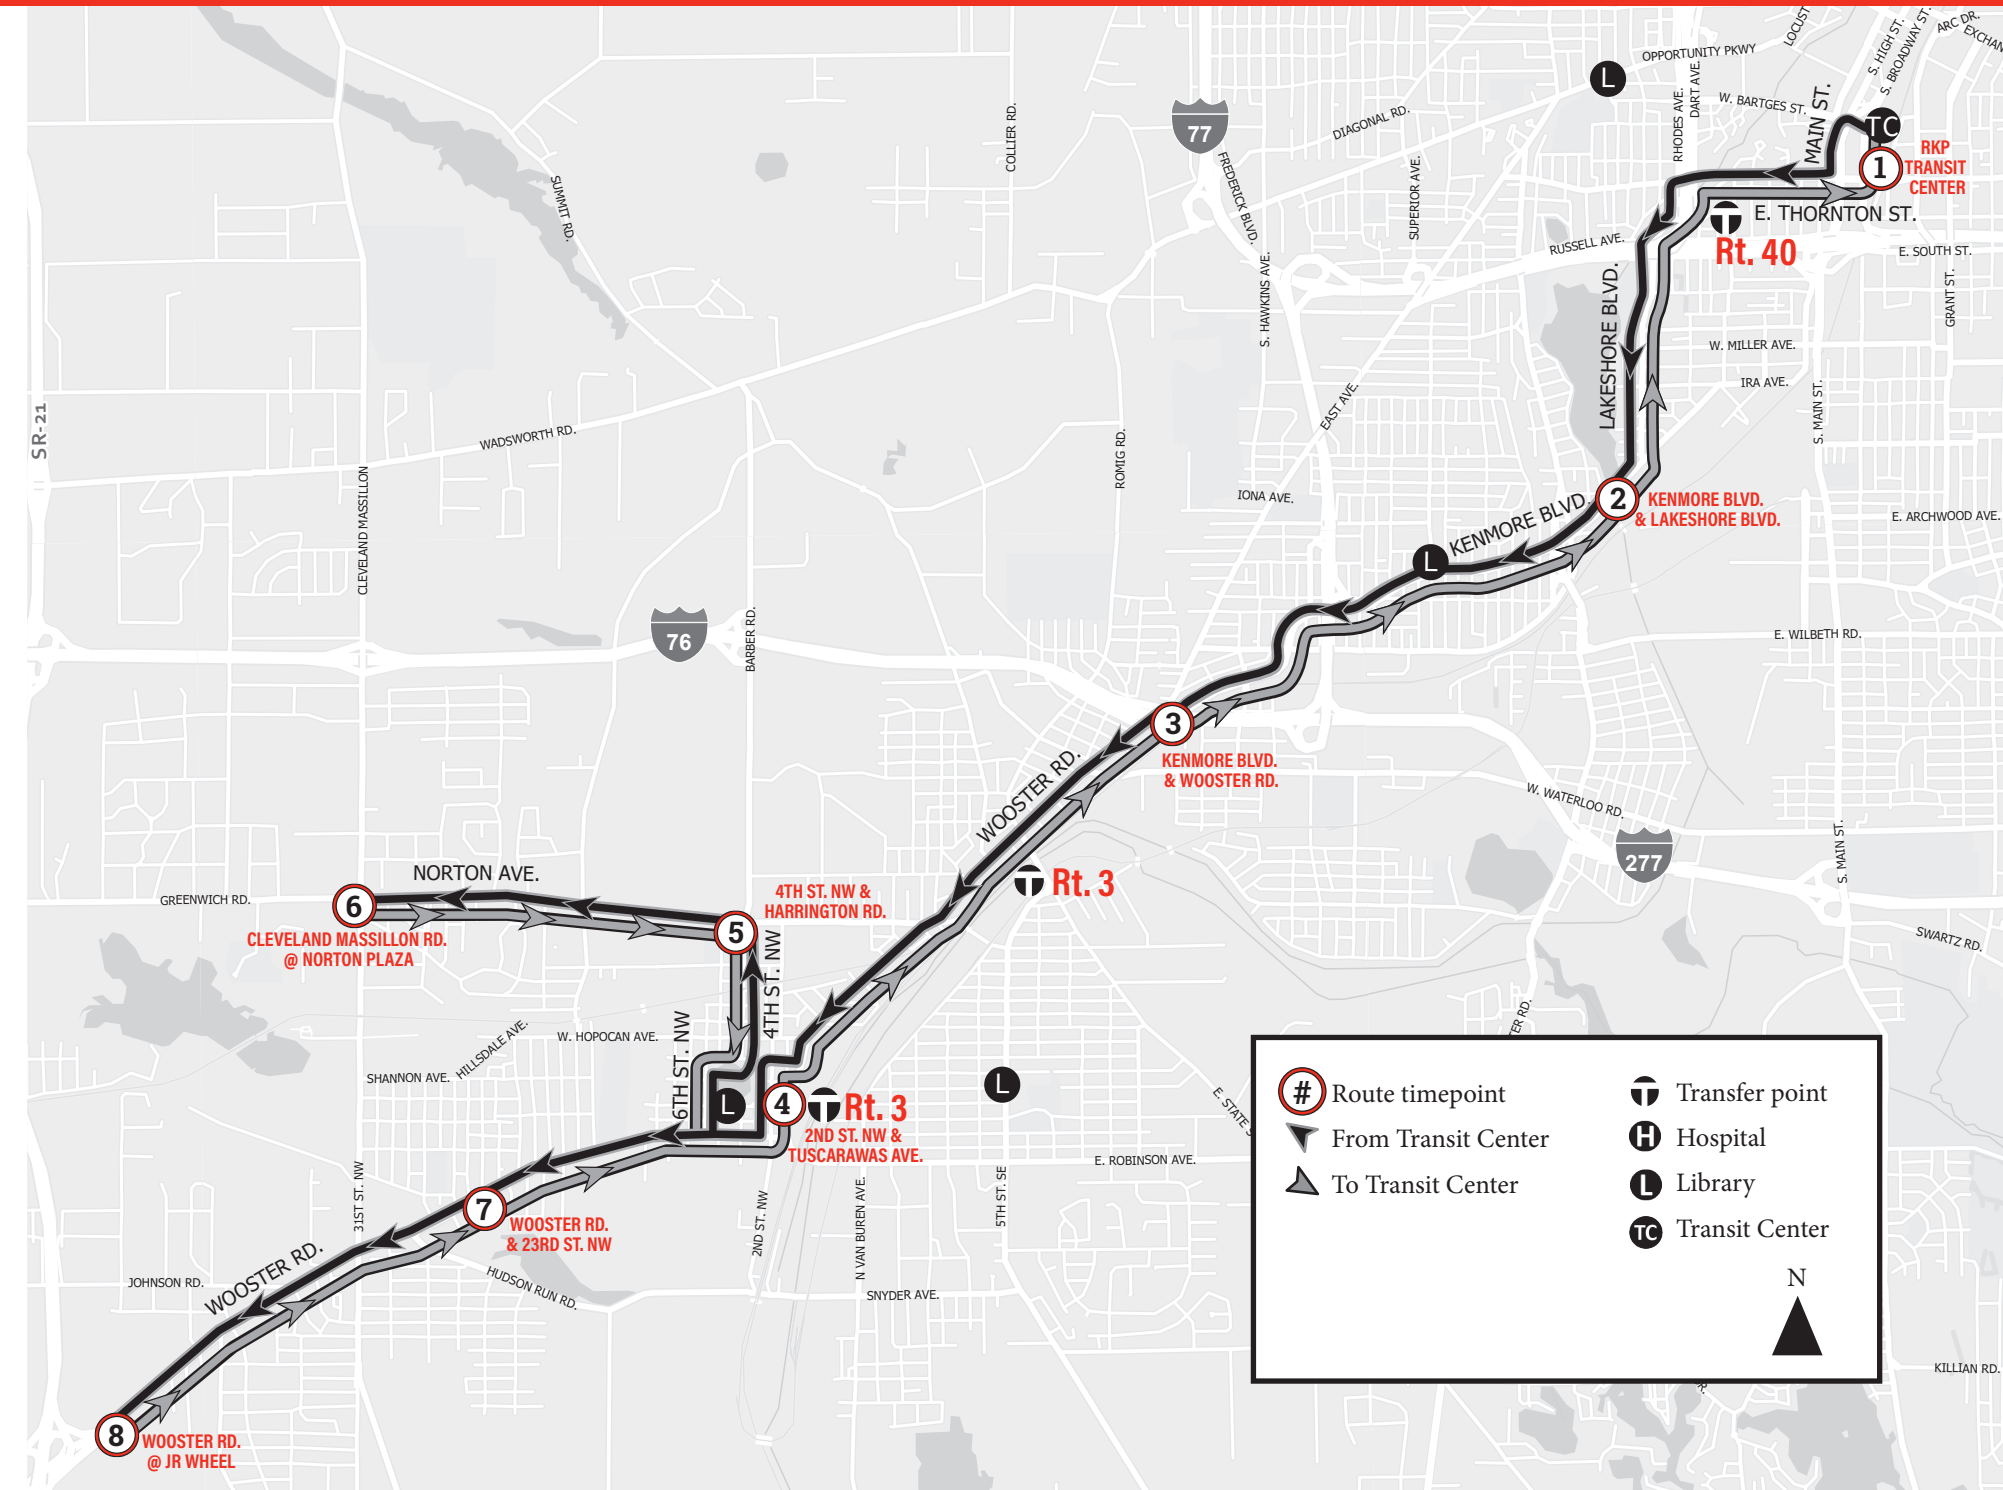

Route 8: Barbarton—Norton/Wooster Weekend Schedule

How to Text & Ride

How to Read the Schedule

Stay Connected

Fare Information

BARBERTON NORTON/ WOOSTER

Serves:
METRO Administrative Offices
Lake Anna
Barberton High School
Norton Plaza
JR Wheel
Summit Lake

FROM RKP Transit Center							
RKP Transit Center	Kenmore Blvd. & Lakeshore Blvd.	Kenmore Blvd. & Wooster Rd.	2nd St. NW & Tuscarawas Ave.	4th St. NW & Harrington Rd.	Cleveland Massillon @ Norton Plaza	23rd St. NW & Wooster Rd.	Wooster Rd. @ JR Wheel
1	2	3	4	5	6	7	8

TO RKP Transit Center							
Cleveland Massillon @ Norton Plaza	4th St. NW & Harrington Rd.	Wooster Rd. @ JR Wheel	23rd St. NW & Wooster Rd.	2nd St. NW & Tuscarawas Ave.	Kenmore Blvd. & Wooster Rd.	Kenmore Blvd. & Lakeshore Blvd.	RKP Transit Center
6	5	8	7	4	3	2	1

*PM times are bold.
 8N Branch serves Norton Plaza
 8W Branch serves Wooster Rd JR Wheel

365 Days of Service

METRO offers bus service 365 days a year. Service may be limited on the holidays. Visit yourmetrobus.org for schedules.