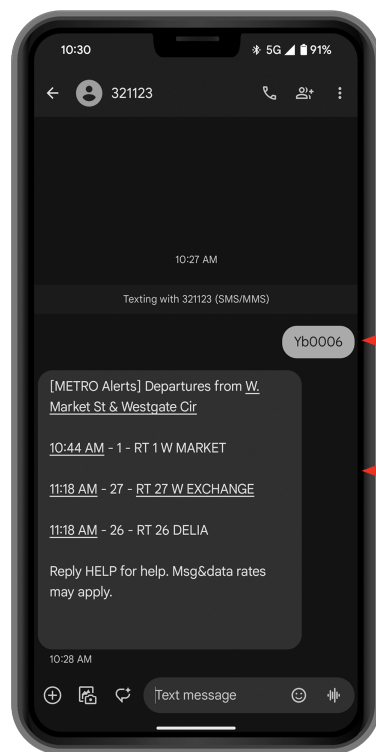

## Holiday Schedule

During holidays and observances, METRO may run limited service or an adjusted schedule. Stay up to date on any changes.

To view METRO's holiday schedule, visit our website at [www.yourmetrobus.org](http://www.yourmetrobus.org)

**See you on the bus!**

It's easy! Use the numbers on the sign to find out when the next bus is coming.

Follow the steps below:

**Step 1**  
Text\* your bus stop ID (the number at the bottom of the sign in the white rectangle) to 321123